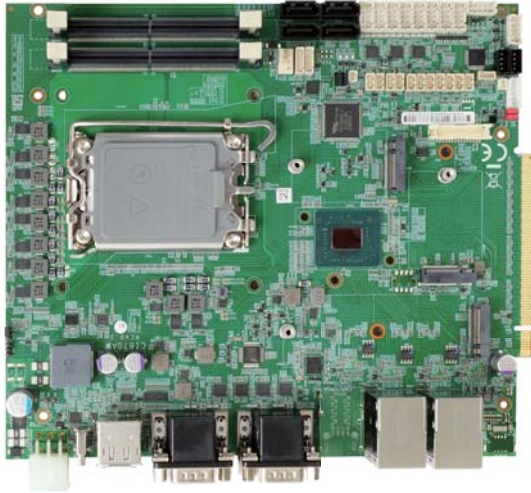

CI870AW

Embedded SBC supports Intel® Core™ Ultra 7/5 Series (Arrow Lake-S) processors

Introduction:

1 x HDMI®, 1 x DP, 1 x Type C, 2 x Intel 2.5Gb Ethernet, 3 x M.2, 1 x PCIe x 16 golden Finger
8DI / 8DO, 4 x USB 3.2, 4 USB 2.0, 4 x COM, 1 x Nano SIM

- CPU
Intel® Core™ Ultra 7/5 Series (Arrow Lake-S) processors
- MB Chipset
Intel® Q870
- Graphics
Intel® UHD Graphics
- System Memory
2 x DDR5 SODIMM, Max 96GB
- Storage
4 x SATA ports 3.0 Data transfer rates up to 6.0 Gb/s (600 MB/s)
1 x M.2 M key Type 3080 (PCIe x4), Support NVMe
- BIOS
AMI UEFI BIOS
- Display
1 x HDMI® ; 1 x DP ; 1 x Type C DP ALC Mode
- TPM
Hardware TPM 2.0 ; OEM Optional to Firmware TPM 2.0
- LAN
2 x Intel 2.5GbE I226-IT (external)
- Expansion Interface
1 x M.2 M key Type 3080 (PCIe x 4), Support NVMe, (OEM to Type 3042)
1 x M.2 B key Type 2242 / 3042 (USB 3.2 Gen 1x1 + SATA / USB 2.0) (OEM to Type 3052)
1 x M.2 B key Type 2242 / 3042 (PCIe x2 / USB 2.0)
1 x Nano SIM
1 x PCIe x 16 golden finger

Dimensions: (Unit:mm)

Expansion Module

Converter Card:

CN064: M.2 B+M Keyto M.2 E Key 2230, WiFi 6 + BT

- USB
4 x USB 3.2 Gen 1 (external), 1 x Type C, USB 3.2 (external)
4 x USB 2.0 (internal)
- Serial IO
4 x RS232 / 422 / 485 (external)
- SMBus / I2C / I2S
1 x SMBus ; 6 x I2C ; 2 x I2S
- GPIO
Hardware digital Input & Output, 8 x DI / 8 x DO
- WDT
Hardware Watch Dog Timer, 0~65535 sec programmable
- Power Input
Wide Range DC IN +12~36V (Typ: +12V/+24V)
- Dimension
LEX form factor (186 x 217 mm) ; Weight: 440g
- Operation Temperature
-20°C~45°C (Ultra 7 265T)
- Operation Humidity
5~95%, non-condensing
- Chassis (OEM I/O Expansion by request)
Twister(L)
- OS Support
Windows 10 / 11 (64bit)
Linux Ubuntu 22.04 / Kernel 5.15