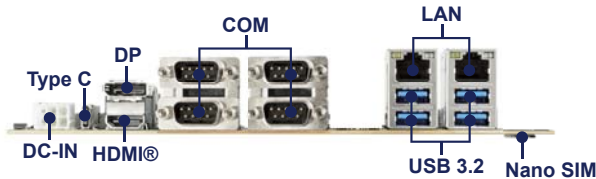

CI870AW

Embedded SBC supports Intel® Core™ Ultra 7/5 Series (Arrow Lake-S) processors

Introduction:

1 x HDMI®, 1 x DP, 1 x Type C, 2 x Intel 2.5Gb Ethernet, 3 x M.2, 1 x PCIe x 16 golden Finger
8DI / 8DO, 4 x USB 3.2, 4 USB 2.0, 4 x COM, 1 x Nano SIM

- CPU
Intel® Core™ Ultra 7/5 Series (Arrow Lake-S) processors
- MB Chipset
Intel® Q870
- Graphics
Intel® UHD Graphics
- System Memory
2 x DDR5 SODIMM, Max 96GB
- Storage
4 x SATA ports 3.0 Data transfer rates up to 6.0 Gb/s (600 MB/s)
1 x M.2 M key Type 3080 (PCIe x4), Support NVMe
- BIOS
AMI UEFI BIOS
- Display
1 x HDMI® ; 1 x DP ; 1 x Type C DP ALC Mode
- TPM
Hardware TPM 2.0 ; OEM Optional to Firmware TPM 2.0
- LAN
2 x Intel 2.5GbE I226-IT (external)
- Expansion Interface
1 x M.2 M key Type 3080 (PCIe x 4), Support NVMe, (OEM to Type 3042)
1 x M.2 B key Type 2242 / 3042 (USB 3.2 Gen 1x1 + SATA / USB 2.0) (OEM to Type 3052)
1 x M.2 B key Type 2242 / 3042 (PCIe x2 / USB 2.0)
1 x Nano SIM
1 x PCIe x 16 golden finger

Dimensions: (Unit:mm)

Expansion Module

Converter Card:

CN064: M.2 B+M Keyto M.2 E Key 2230, WiFi 6 + BT

- USB
4 x USB 3.2 Gen 1 (external), 1 x Type C, USB 3.2 (external)
4 x USB 2.0 (internal)
- Serial IO
4 x RS232 / 422 / 485 (external)
- SMBus / I2C / I2S
1 x SMBus ; 6 x I2C ; 2 x I2S
- GPIO
Hardware digital Input & Output, 8 x DI / 8 x DO
- WDT
Hardware Watch Dog Timer, 0~65535 sec programmable
- Power Input
Wide Range DC IN +12~36V (Typ: +12V/+24V)
- Dimension
LEX form factor (186 x 217 mm) ; Weight: 440g
- Operation Temperature
-20°C~45°C (Ultra 7 265T)
- Operation Humidity
5~95%, non-condensing
- Chassis (OEM I/O Expansion by request)
Twister(L)
- OS Support
Windows 10 / 11 (64bit)
Linux Ubuntu 22.04 / Kernel 5.15