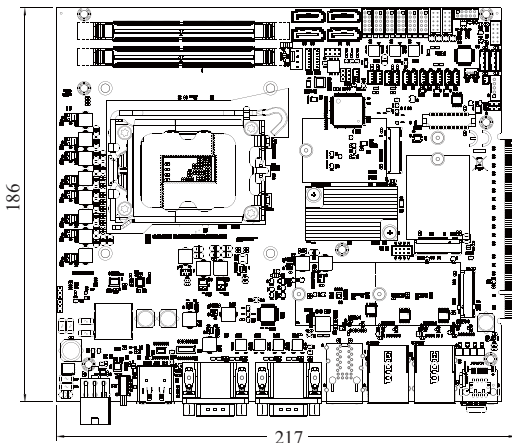

CI870AW

Embedded SBC supports Intel® Core™ Ultra 7/5 Series (Arrow Lake-S) processors

Introduction:

1 x HDMI®, 1 x DP, 1 x Type C, 2 x Intel 2.5Gb Ethernet, 3 x M.2, 1 x PCIe x 16 golden Finger
8DI / 8DO, 4 x USB 3.2, 4 USB 2.0, 4 x COM, 1 x Nano SIM

Features:

- Intel® Core™ Ultra 7/5 Series (Arrow Lake-S) processors
- Intel® Q870 chipset
- 2 x DDR5 SODIMM, Max 96GB
- Multiple Independent display: 1 x HDMI®, 1 x DP, 1 x Type C
- 2 x Intel 2.5 GbE LAN, 4 x USB 3.2 Gen1x1, 4 x USB 2.0
- 1 x M.2 M Key, 2 x M.2 BKey, 1 x Nano SIM, 1 x PCIe x16
- 4 x COM, 8DI/8DO
- TPM 2.0, SMBus, I2C, I2S

Dimensions: (Unit:mm)

Expansion Module

Converter Card:

CN064: M.2 B+M Keyto M.2 E Key 2230, WiFi 6 + BT

- USB
4 x USB 3.2 Gen 1 (external), 1 x Type C, USB 3.2 (external)
4 x USB 2.0 (internal)
- Serial IO
4 x RS232 / 422 / 485 (external)
- SMBus / I2C / I2S
1 x SMBus ; 6 x I2C ; 2 x I2S
- GPIO
Hardware digital Input & Output, 8 x DI / 8 x DO
- WDT
Hardware Watch Dog Timer, 0~65535 sec programmable
- Power Input
Wide Range DC IN +12~36V (Typ: +12V/+24V)
- Dimension
LEX form factor (186 x 217 mm) ; Weight: 440g
- Operation Temperature
-20°C~45°C (Ultra 7 265T)
- Operation Humidity
5~95%, non-condensing
- Chassis (OEM I/O Expansion by request)
Twister(L)
- OS Support
Windows 10 / 11 (64bit)
Linux Ubuntu 22.04 / Kernel 5.15