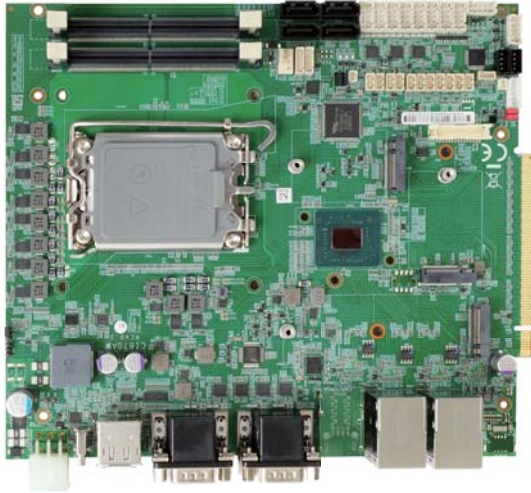

CI870AW

Embedded SBC supports Intel® Core™ Ultra 7/5 Series (Arrow Lake-S) processors

Introduction:

1 x HDMI®, 1 x DP, 1 x Type C, 2 x Intel 2.5Gb Ethernet, 3 x M.2, 1 x PCIe x 16 golden Finger
8DI / 8DO, 4 x USB 3.2, 4 USB 2.0, 4 x COM, 1 x Nano SIM

- CPU
Intel® Core™ Ultra 7/5 Series (Arrow Lake-S) processors
- MB Chipset
Intel® Q870
- Graphics
Intel® UHD Graphics
- System Memory
2 x DDR5 SODIMM, Max 96GB
- Storage
4 x SATA ports 3.0 Data transfer rates up to 6.0 Gb/s (600 MB/s)
1 x M.2 M key Type 3080 (PCIe x4), Support NVMe
- BIOS
AMI UEFI BIOS
- Display
1 x HDMI® ; 1 x DP ; 1 x Type C DP ALT Mode
- TPM
Hardware TPM 2.0 ; OEM Optional to Firmware TPM 2.0
- LAN
2 x Intel 2.5GbE I226-IT (external)
- Expansion Interface
1 x M.2 M key Type 3080 (PCIe x 4), Support NVMe, (OEM to Type 3042)
1 x M.2 B key Type 2242 / 3042 (USB 3.2 Gen 1x1 + SATA / USB 2.0) (OEM to Type 3052)
1 x M.2 B key Type 2242 / 3042 (PCIe x2 / USB 2.0)
1 x Nano SIM
1 x PCIe x 16 golden finger

Dimensions: (Unit:mm)

Expansion Module

Converter Card:

CN064: M.2 B+M Keyto M.2 E Key 2230, WiFi 6 + BT

- USB
4 x USB 3.2 Gen 1 (external), 1 x Type C, USB 3.2 (external)
4 x USB 2.0 (internal)
- Serial IO
4 x RS232 / 422 / 485 (external)
- SMBus / I2C / I2S
1 x SMBus ; 6 x I2C ; 2 x I2S
- GPIO
Hardware digital Input & Output, 8 x DI / 8 x DO
- WDT
Hardware Watch Dog Timer, 0~65535 sec programmable
- Power Input
Wide Range DC IN +12~36V (Typ: +12V/+24V)
- Dimension
LEX form factor (186 x 217 mm) ; Weight: 440g
- Operation Temperature
-20°C~45°C (Ultra 7 265T)
- Operation Humidity
5~95%, non-condensing
- Chassis (OEM I/O Expansion by request)
Twister(L)
- OS Support
Windows 10 / 11 (64bit)
Linux Ubuntu 22.04 / Kernel 5.15