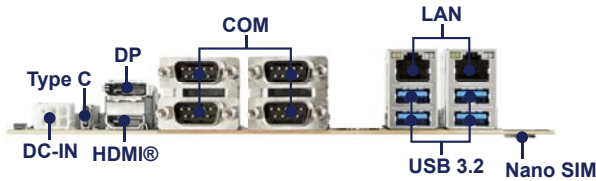

CI870AW

Embedded SBC supports Intel® Core™ Ultra 7/5 Series (Arrow Lake-S) processors

Introduction:

1 x HDMI®, 1 x DP, 1 x Type C, 2 x Intel 2.5Gb Ethernet, 3 x M.2, 1 x PCIe x 16 golden Finger
8DI / 8DO, 4 x USB 3.2, 4 USB 2.0, 4 x COM, 1 x Nano SIM

- CPU
Intel® Core™ Ultra 7/5 Series (Arrow Lake-S) processors
- MB Chipset
Intel® Q870
- Graphics
Intel® UHD Graphics
- System Memory
2 x DDR5 SODIMM, Max 96GB
- Storage
4 x SATA ports 3.0 Data transfer rates up to 6.0 Gb/s (600 MB/s)
1 x M.2 M key Type 3080 (PCIe x4), Support NVMe
- BIOS
AMI UEFI BIOS
- Display
1 x HDMI® ; 1 x DP ; 1 x Type C DP ALT Mode
- TPM
Hardware TPM 2.0 ; OEM Optional to Firmware TPM 2.0
- LAN
2 x Intel 2.5GbE I226-IT (external)
- Expansion Interface
1 x M.2 M key Type 3080 (PCIe x 4), Support NVMe, (OEM to Type 3042)
1 x M.2 B key Type 2242 / 3042 (USB 3.2 Gen 1x1 + SATA / USB 2.0) (OEM to Type 3052)
1 x M.2 B key Type 2242 / 3042 (PCIe x2 / USB 2.0)
1 x Nano SIM
1 x PCIe x 16 golden finger

Dimensions: (Unit:mm)

Expansion Module

Converter Card:

CN064: M.2 B+M Keyto M.2 E Key 2230, WiFi 6 + BT

- USB
4 x USB 3.2 Gen 1 (external), 1 x Type C, USB 3.2 (external)
4 x USB 2.0 (internal)
- Serial IO
4 x RS232 / 422 / 485 (external)
- SMBus / I2C / I2S
1 x SMBus ; 6 x I2C ; 2 x I2S
- GPIO
Hardware digital Input & Output, 8 x DI / 8 x DO
- WDT
Hardware Watch Dog Timer, 0~65535 sec programmable
- Power Input
Wide Range DC IN +12~36V (Typ: +12V/+24V)
- Dimension
LEX form factor (186 x 217 mm) ; Weight: 440g
- Operation Temperature
-20°C~45°C (Ultra 7 265T)
- Operation Humidity
5~95%, non-condensing
- Chassis (OEM I/O Expansion by request)
Twister(L)
- OS Support
Windows 10 / 11 (64bit)
Linux Ubuntu 22.04 / Kernel 5.15