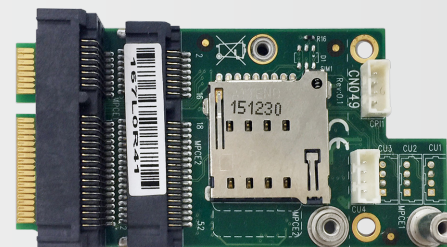

# SUPER 10.4" Touch Monitor

## Features

Resistive Touch Screen

Max. Resolution : 1024 x 768

Built in Speakers in the rear panel

Wall Mount Kit (Car Mounting)

Data Sheet (PDF)

## L2L001 LEX eIO Expansion Card

- 5 PCIe Giga LAN
- Intel I210-IT / I211-AT
- 1 Mini PCI Express socket.
- USB
- SIM-Push-Push