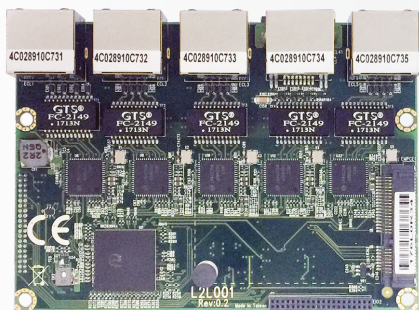

# SUPER 10.4" Touch Monitor

## Features

Resistive Touch Screen

Max. Resolution : 1024 x 768

Built in Speakers in the rear panel

Wall Mount Kit (Car Mounting)

Data Sheet (PDF)

## L2L001 LEX eIO Expansion Card

- 5 PCIe Giga LAN
- Intel I210-IT / I211-AT
- 1 Mini PCI Express socket.
- USB
- SIM-Push-Push